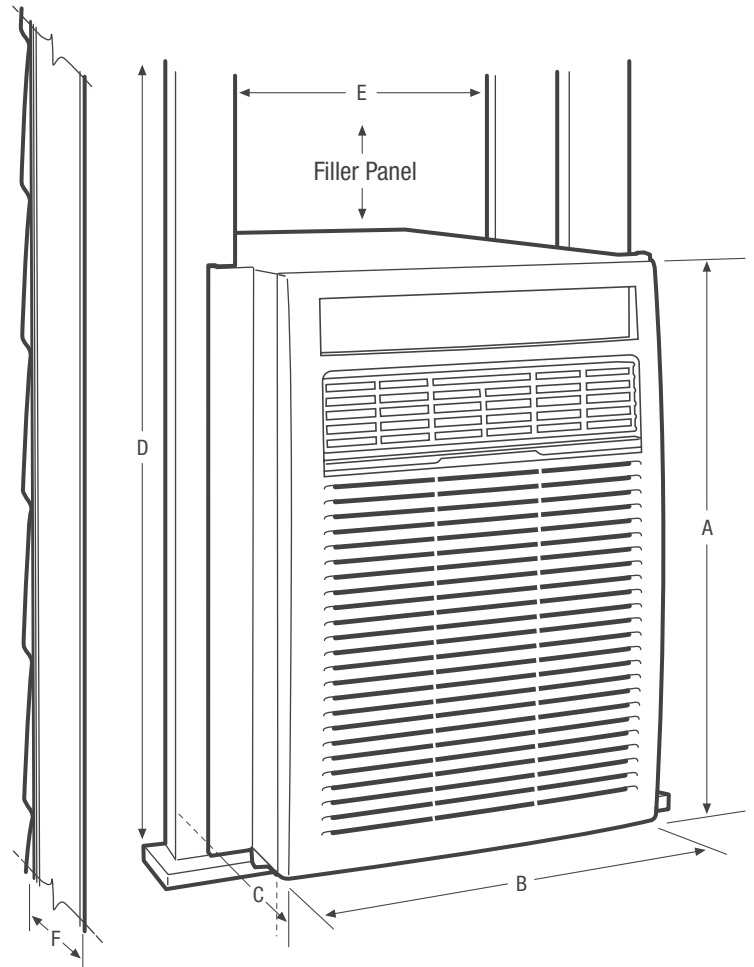

Performance	
BTU (Cool)	10,000
Dehumidification (Pints/Hour)	3.4
Cool Area (Up To Sq. Ft.)	450
Combined Energy Efficiency Ratio	10.4
Energy Efficiency Ratio	10.4
Electrical	
Volts	115
Amps (Cool)	10.0
Watts (Cool)	961
Length of Power Cord (Min./Max.)	6' / 6-1/2'
Plug Type (NEMA)	LCDI (5-15P)
Features	
Electronic Controls	Ready-Select® Controls
Fan Speeds (Cool/Fan)	3/3
Low Voltage Start-Up	Yes
Auto Cool Function	Yes
Energy Saver Mode	Yes
Sleep Mode	Yes
Filter Check	Yes
24-Hour On / Off Timer	Yes
Clean Air Ionizer	
Remote Control	Full-Function
Air CFM (High/Med/Low)	323/294/264
Air Direction Control	4-Way
Fresh Air/Exhaust Vent/Closed	No/Yes/Yes
Filter Type	Easy-to-Clean Washable Filter
Filter Access	Slide-Out
Slide-Out Chassis	
Window Mounting Kit (Included)	Pleated Quick Mount
Warranty¹	Yes
Certifications	
Performance	AHAM
Specifications	
Refrigerant	R410a
Shipping Weight (Approx.)	84 Lbs.

¹Warranty 5 year sealed system/1 year full parts and labor.

NOTE: For planning purposes only. Always consult local and national electric codes. Refer to Product Installation Guide for detailed installation instructions on the web at frigidaire.com.

Product Dimensions		Window Dimensions	
A - Height	20-1/4"	D - Height (Min.)	21-1/2" / 40"
B - Width	14-1/5"	E - Width	15-1/2"
C - Depth	23-1/2"	Wall Cutout Dimensions	
		F - Max. Wall Thickness	8-1/2"

Accessories information available on the web at frigidaire.com

FRIGIDAIRE

USA • 10200 David Taylor Drive • Charlotte, NC 28262 • 1-800-FRIGIDAIRE • frigidaire.com
CANADA • 5855 Terry Fox Way • Mississauga, ON L5V 3E4 • 1-800-265-8352 • frigidaire.ca

FFRS1022R 03/20

© 2015 Electrolux Home Products, Inc.

Specifications subject to change.