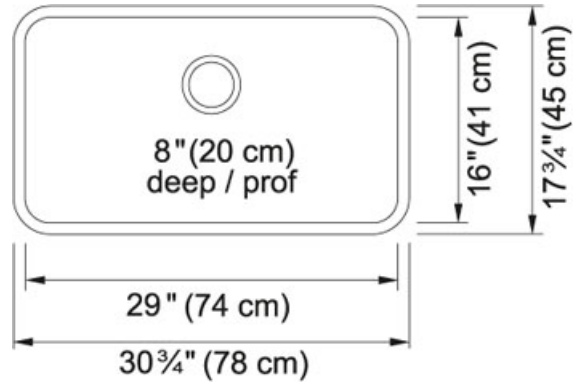

Stainless Steel | 122.0045.257

FAMILY : Sinks | SERIES : Steel Queen | MODEL : QSUA1831/8 | FINISH : Stainless Steel | INSTALLATION TYPE : Undermount

TECHNICAL DATA

Width overall	17 3/4"
Length overall	30 3/4"
Width of large bowl	16"
Length of large bowl	29"
Depth of large bowl	8"
Cabinet Size	33"
Number of Bowls	1
Waste Outlet Diameter	3 1/2"
Cut-Out Template	Yes
Faucet Hole	None
Type of Material	20-GA-STAINLESS-STEEL
Surface Finish	SILK
Waste Kit Included	YES

FAMILY : Sinks | SERIES : Steel Queen | MODEL : QSUA1831/8 | FINISH : Stainless Steel | INSTALLATION TYPE : Undermount

RECOMMENDED

112.0204.314

112.0061.143

112.0202.209

112.0044.784
