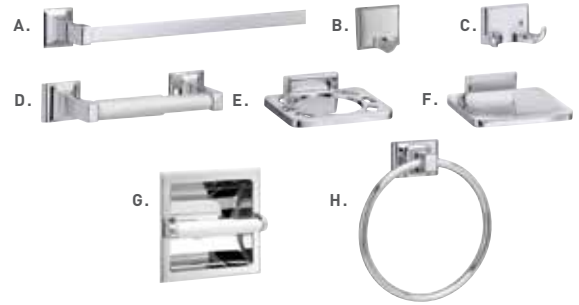

### FEATURES

- INCLUDES STEEL PHILLIPS HEAD SCREWS: #8 x 1-1/4" (32 mm)
- ZINC DIE-CAST CONSTRUCTION (POSTS)

#### TOWEL BAR