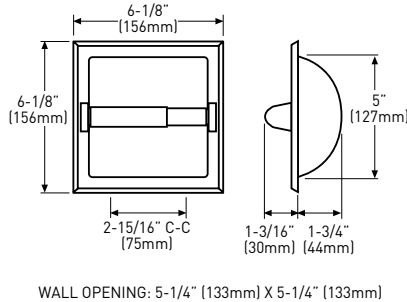

RECESSED PAPER HOLDER