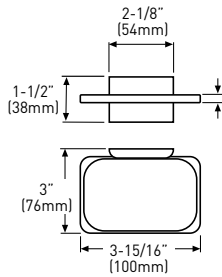

FEATURES

- INCLUDES STEEL PHILLIPS HEAD SCREWS: #8 x 1-1/4" (32 mm)
- ZINC DIE-CAST CONSTRUCTION (POSTS)

TOWEL BAR

SINGLE ROBE HOOK

DOUBLE ROBE HOOK

STANDARD PAPER HOLDER

TOOTHBRUSH & TUMBLER HOLDER

SOAP DISH

RECESSED PAPER HOLDER

TOWEL RING

MEASUREMENTS SUBJECT TO A 3% VARIANCE

MEASUREMENTS ARE FOR REFERENCE ONLY. TAYMOR RESERVES THE RIGHT TO CHANGE THE PRODUCT SPECS WITHOUT NOTICE. FOR PRODUCT WARRANTY, PLEASE VISIT TAYMOR WEBSITE FOR DETAILS

RETAIL PACK	WHITE	POLISHED CHROME 26	CASE QTY.
A. TOWEL BAR - 18"	02-D9218W	02-D940018	4
TOWEL BAR - 24"	02-D9224W	02-D940024	4
TOWEL BAR - 30"	02-D9230W	02-D940030	4
C. DOUBLE ROBE HOOK	02-D9202W	02-D9402	4
D. PAPER HOLDER	02-D9208W	02-D9408	4
E. TOOTHBRUSH & TUMBLER HOLDER	-	02-D9405	4
F. SOAP DISH	-	02-D9406	4
G. RECESSED PAPER HOLDER - SCREW-IN	02-D9101SW	02-D101S	5
H. TOWEL RING	02-D9204W	02-D9404	4

BUILDER PACK	STAINLESS STEEL	CASE QTY.
A. TOWEL BAR - 18"	01-940018	50
TOWEL BAR - 24"	01-940024	50
TOWEL BAR - 30"	01-940030	50
B. SINGLE ROBE HOOK		01-9401
C. DOUBLE ROBE HOOK		01-9402
D. PAPER HOLDER WITH WHITE PLASTIC ROLLER		01-9408
D. PAPER HOLDER WITH CHROME PLASTIC ROLLER - NOT SHOWN		01-9409
E. TOOTHBRUSH & TUMBLER HOLDER		01-9405
F. SOAP DISH		01-9406
G. RECESSED PAPER HOLDER		01-101S
H. TOWEL RING		01-9404