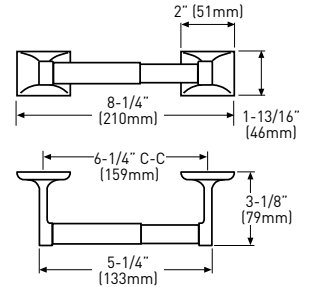

STANDARD PAPER HOLDER