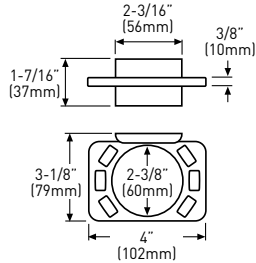

TOOTHBRUSH & TUMBLER HOLDER