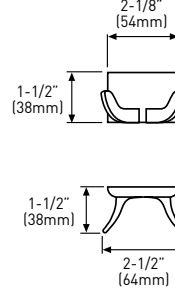

DOUBLE ROBE HOOK