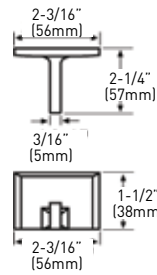

FEATURES

- INCLUDES STEEL PHILLIPS HEAD SCREWS: #8 x 1-1/4" (32 mm)
- ZINC DIE-CAST CONSTRUCTION (POSTS)

TOWEL BAR

SINGLE ROBE HOOK

DOUBLE ROBE HOOK

STANDARD PAPER HOLDER

TOOTHBRUSH & TUMBLER HOLDER

SOAP DISH

RECESSED PAPER HOLDER

TOWEL RING

MEASUREMENTS SUBJECT TO A 3% VARIANCE

MEASUREMENTS ARE FOR REFERENCE ONLY. TAYMOR RESERVES THE RIGHT TO CHANGE THE PRODUCT SPECS WITHOUT NOTICE. FOR PRODUCT WARRANTY, PLEASE VISIT TAYMOR WEBSITE FOR DETAILS

RETAIL PACK	WHITE	POLISHED CHROME 26	CASE QTY.
A. TOWEL BAR - 18"	02-D9218W	02-D940018	4
TOWEL BAR - 24"	02-D9224W	02-D940024	4
TOWEL BAR - 30"	02-D9230W	02-D940030	4
C. DOUBLE ROBE HOOK	02-D9202W	02-D9402	4
D. PAPER HOLDER	02-D9208W	02-D9408	4
E. TOOTHBRUSH & TUMBLER HOLDER	-	02-D9405	4
F. SOAP DISH	-	02-D9406	4
G. RECESSED PAPER HOLDER - SCREW-IN	02-D9101SW	02-D101S	5
H. TOWEL RING	02-D9204W	02-D9404	4

BUILDER PACK	STAINLESS STEEL	CASE QTY.
A. TOWEL BAR - 18"	01-940018	50
TOWEL BAR - 24"	01-940024	50
TOWEL BAR - 30"	01-940030	50
B. SINGLE ROBE HOOK		01-9401
C. DOUBLE ROBE HOOK		01-9402
D. PAPER HOLDER WITH WHITE PLASTIC ROLLER		01-9408
D. PAPER HOLDER WITH CHROME PLASTIC ROLLER - NOT SHOWN		01-9409
E. TOOTHBRUSH & TUMBLER HOLDER		01-9405
F. SOAP DISH		01-9406
G. RECESSED PAPER HOLDER		01-101S
H. TOWEL RING		01-9404