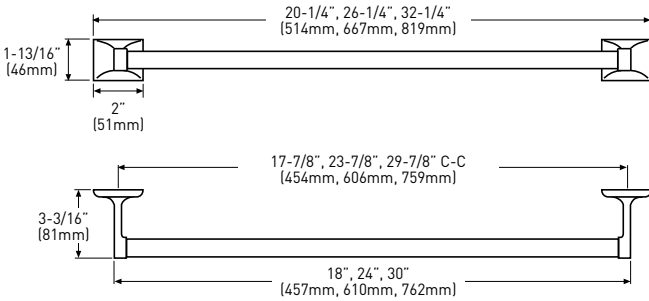

TOWEL BAR

SINGLE ROBE HOOK

DOUBLE ROBE HOOK

STANDARD PAPER HOLDER