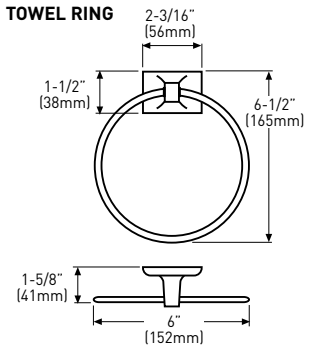

TOWEL RING

MEASUREMENTS SUBJECT TO A 3% VARIANCE

MEASUREMENTS ARE FOR REFERENCE ONLY. TAYMOR RESERVES THE RIGHT TO CHANGE THE PRODUCT SPECS WITHOUT NOTICE. FOR PRODUCT WARRANTY, PLEASE VISIT TAYMOR WEBSITE FOR DETAILS

RETAIL PACK	WHITE	POLISHED CHROME 26	CASE QTY.
A. TOWEL BAR - 18"	02-D9218W	02-D940018	4
TOWEL BAR - 24"	02-D9224W	02-D940024	4
TOWEL BAR - 30"	02-D9230W	02-D940030	4
C. DOUBLE ROBE HOOK	02-D9202W	02-D9402	4
D. PAPER HOLDER	02-D9208W	02-D9408	4
E. TOOTHBRUSH & TUMBLER HOLDER	-	02-D9405	4
F. SOAP DISH	-	02-D9406	4
G. RECESSED PAPER HOLDER - SCREW-IN	02-D9101SW	02-D101S	5
H. TOWEL RING	02-D9204W	02-D9404	4

BUILDER PACK	STAINLESS STEEL	CASE QTY.
A. TOWEL BAR - 18"	01-940018	50
TOWEL BAR - 24"	01-940024	50
TOWEL BAR - 30"	01-940030	50
B. SINGLE ROBE HOOK		01-9401
C. DOUBLE ROBE HOOK		01-9402
D. PAPER HOLDER WITH WHITE PLASTIC ROLLER		01-9408
D. PAPER HOLDER WITH CHROME PLASTIC ROLLER - NOT SHOWN		01-9409
E. TOOTHBRUSH & TUMBLER HOLDER		01-9405
F. SOAP DISH		01-9406
G. RECESSED PAPER HOLDER		01-101S
H. TOWEL RING		01-9404