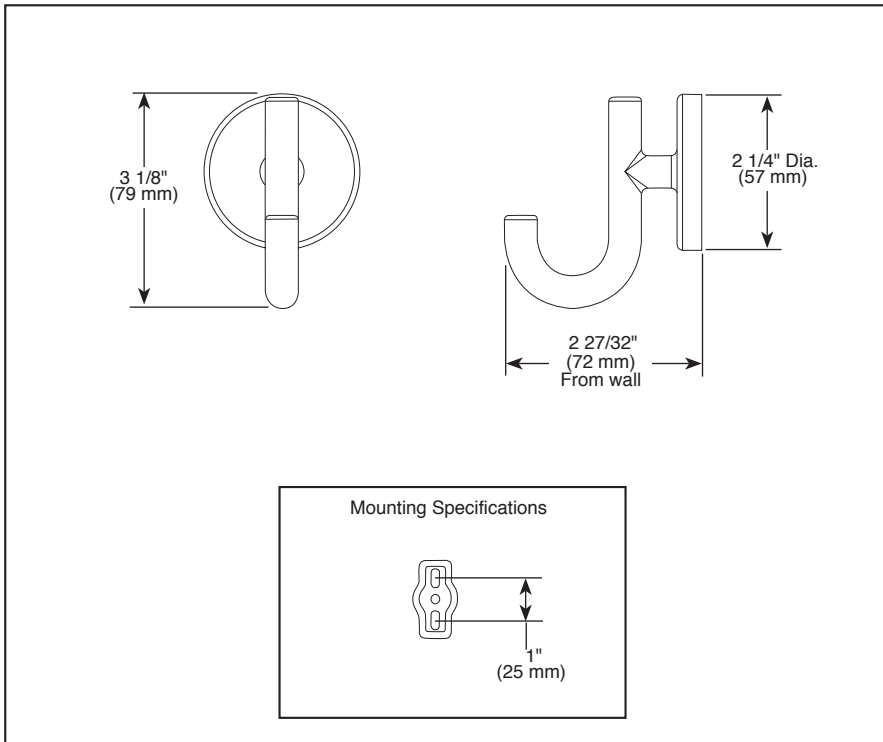

Submitted Model No.: _____

Specific Features: _____

▲ Designate Proper Finish Suffix

see what Delta can do™

ACCESSORIES

- Trinsic® Bath Collection
- Robe Hook

STANDARD SPECIFICATIONS:

- Wood blocking is preferable behind all wall surfaces. If wood blocking is not available, the following fasteners are suggested: Tile/Masonry-Plastic or lead Anchors Plaster/drywall-Toggle bolts.
- Mounting hardware and mounting instructions included with product.