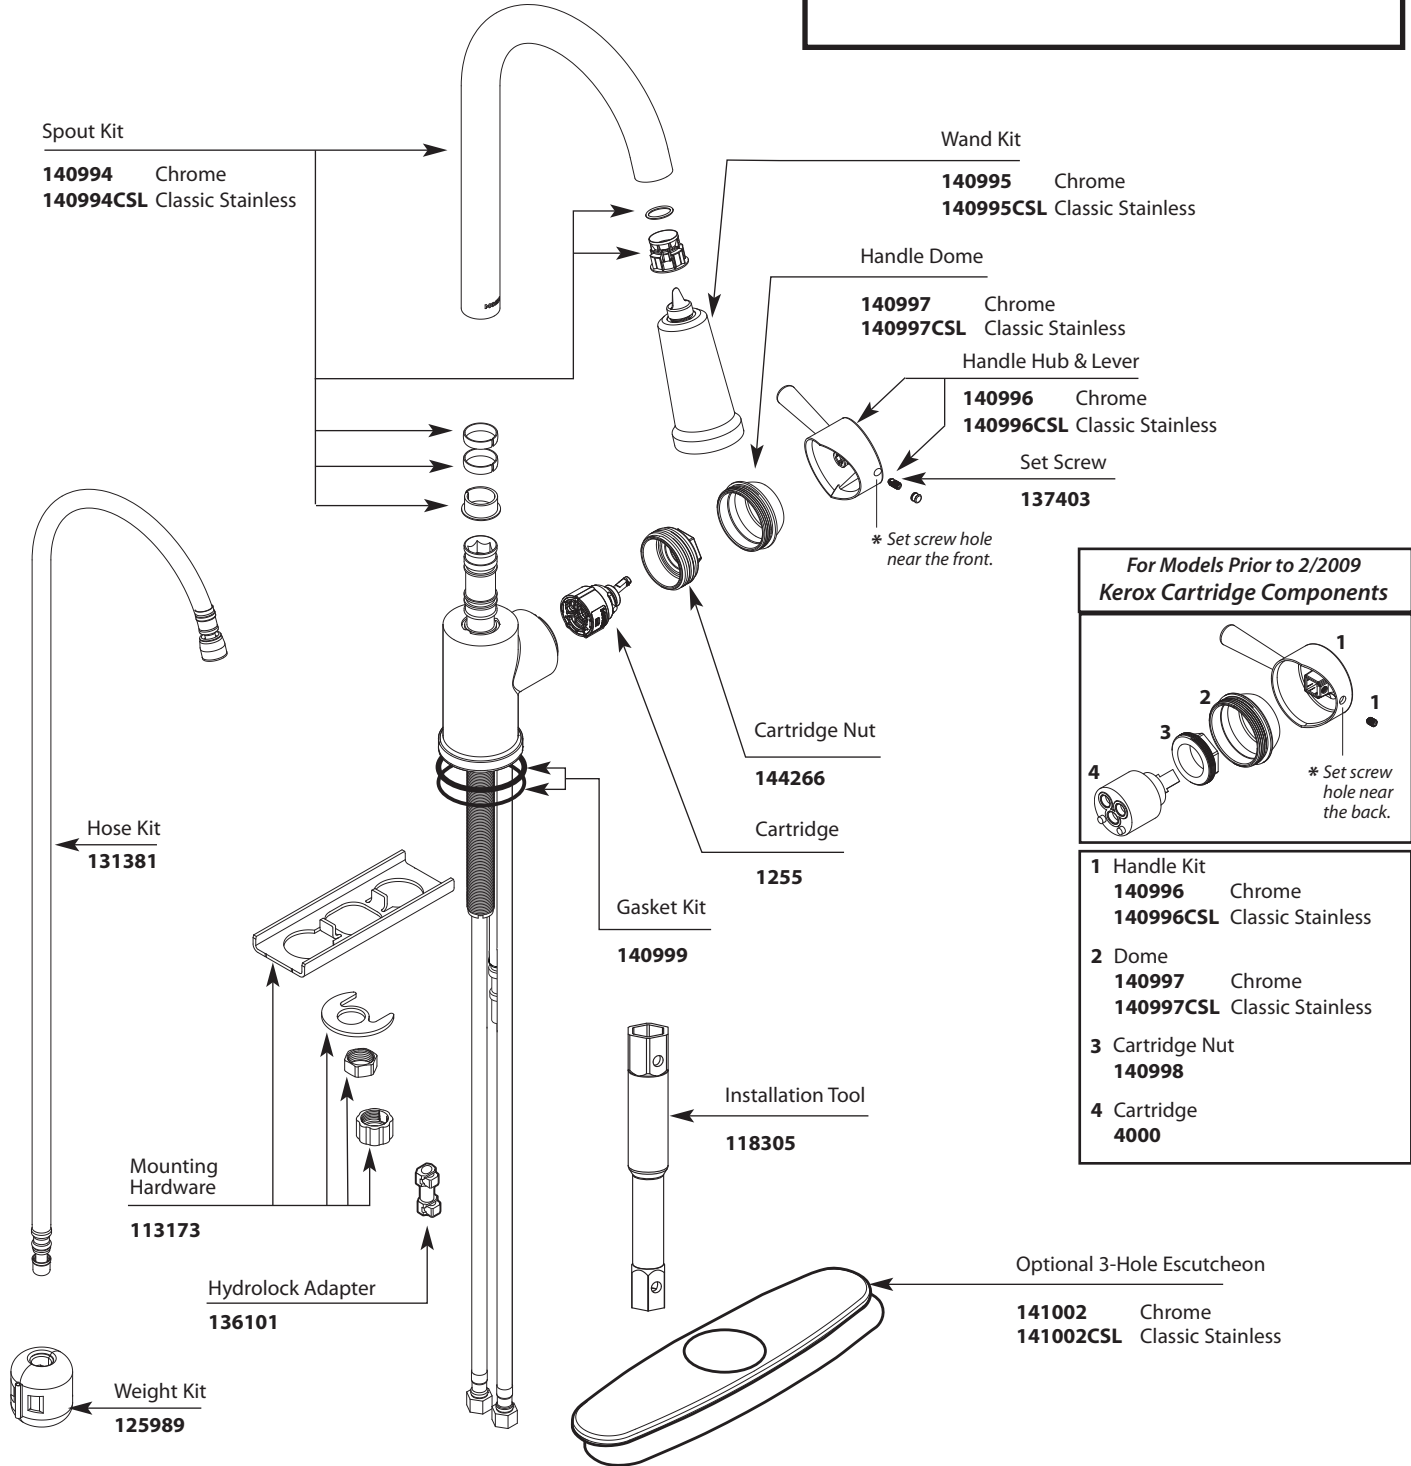

Buy it for looks. Buy it for life.®

■ Order by Part Number

*There is more than 1 version of this model.
Page down to identify the version you have.*

Illustrated Parts

LEVEL™ Single-Handle Kitchen Faucet	
MODELS	FINISH
7175	Chrome
7175CSL	Classic Stainless

**For Models Prior to 2/2009
Kerox Cartridge Components**

1 Handle Kit
140996 Chrome
140996CSL Classic Stainless

2 Dome
140997 Chrome
140997CSL Classic Stainless

3 Cartridge Nut
140998

4 Cartridge
4000

** Set screw hole near the back.*

1 Handle Kit
140996 Chrome
140996CSL Classic Stainless

2 Dome
140997 Chrome
140997CSL Classic Stainless

3 Cartridge Nut
140998

4 Cartridge
4000

Buy it for looks. Buy it for life.®

■ Order by Part Number

Illustrated Parts

LEVEL™ Single-Handle Kitchen Faucet	
MODELS	FINISH
7175	Chrome
7175CSL	Classic Stainless

TO ORDER PARTS CALL: 1-800-465-6130

www.moen.com