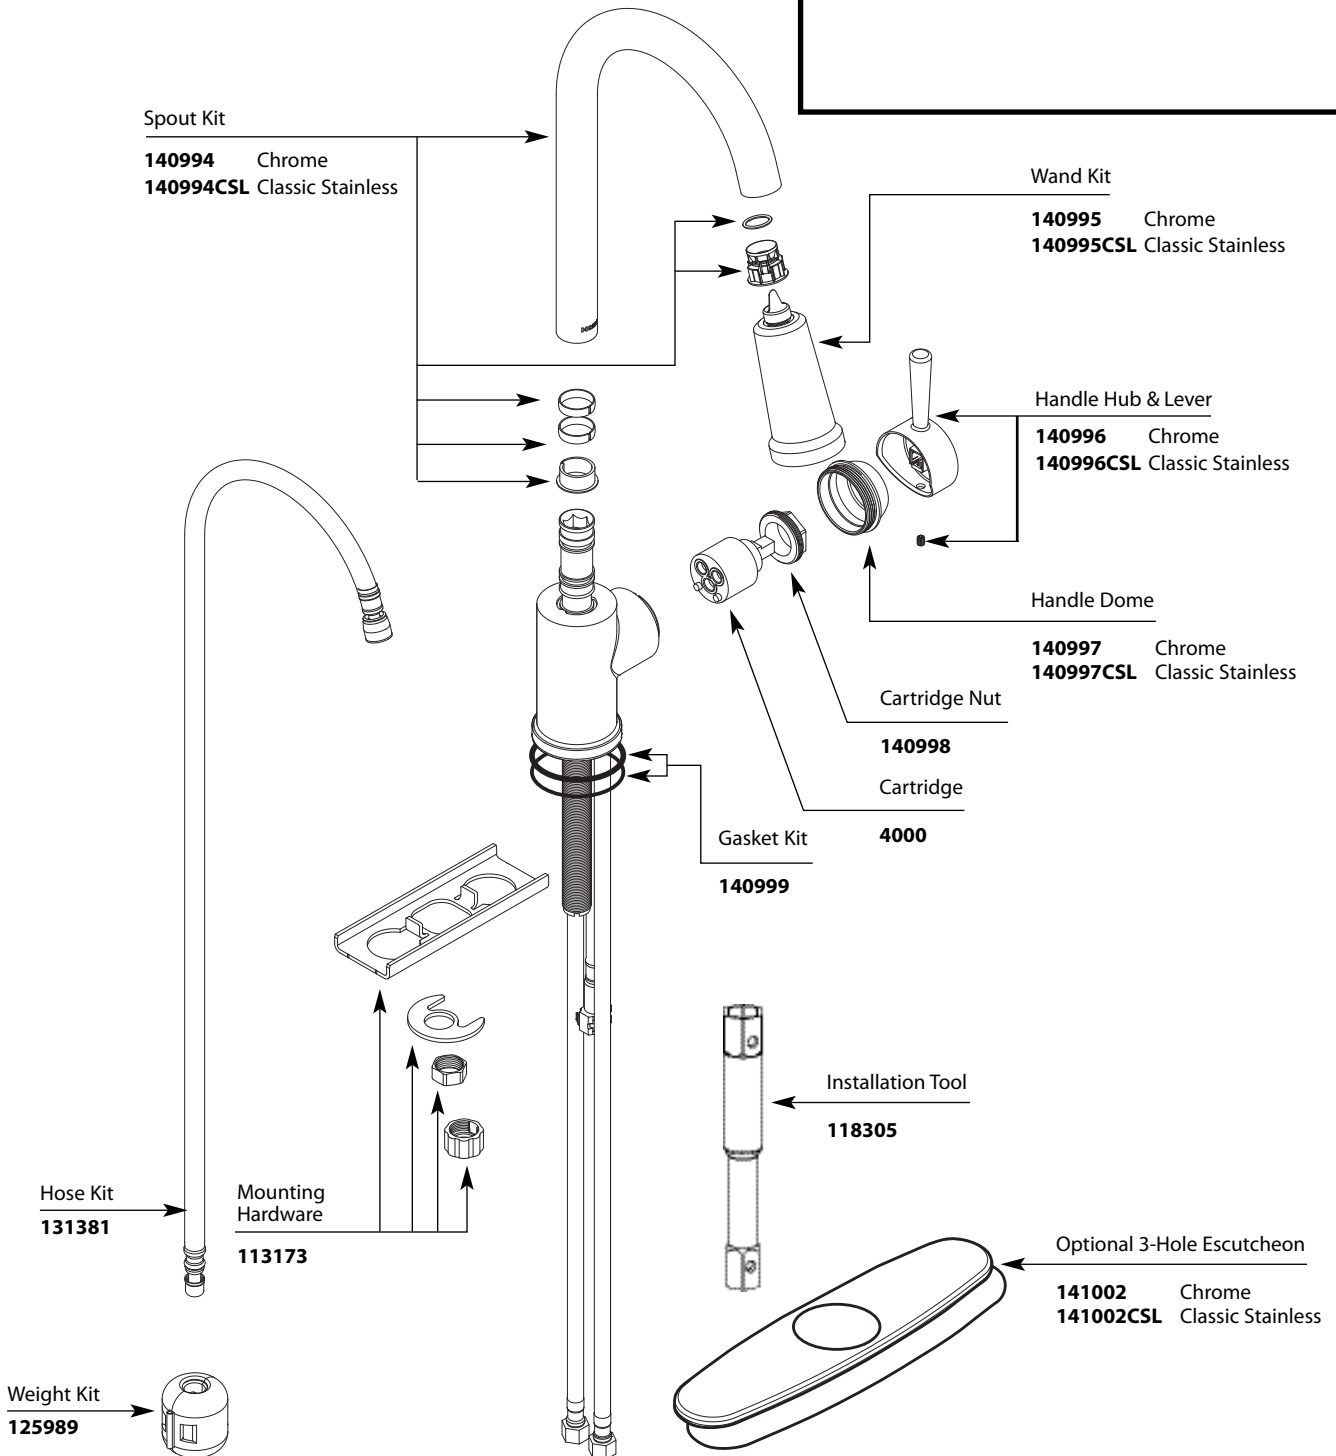

Buy it for looks. Buy it for life.®

■ Order by Part Number

*There is more than 1 version of this model.
Page down to identify the version you have.*

Illustrated Parts

LEVEL™ Single-Handle Kitchen Faucet	
MODELS	FINISH
7175	Chrome
7175CSL	Classic Stainless

**For Models Prior to 2/2009
Kerox Cartridge Components**

1 Handle Kit
140996 Chrome
140996CSL Classic Stainless

2 Dome
140997 Chrome
140997CSL Classic Stainless

3 Cartridge Nut
140998

4 Cartridge
4000

** Set screw hole near the back.*

1 Handle Kit
140996 Chrome
140996CSL Classic Stainless

2 Dome
140997 Chrome
140997CSL Classic Stainless

3 Cartridge Nut
140998

4 Cartridge
4000

Buy it for looks. Buy it for life.®

■ Order by Part Number

Illustrated Parts

LEVEL™ Single-Handle Kitchen Faucet	
MODELS	FINISH
7175	Chrome
7175CSL	Classic Stainless

TO ORDER PARTS CALL: 1-800-465-6130

www.moen.com