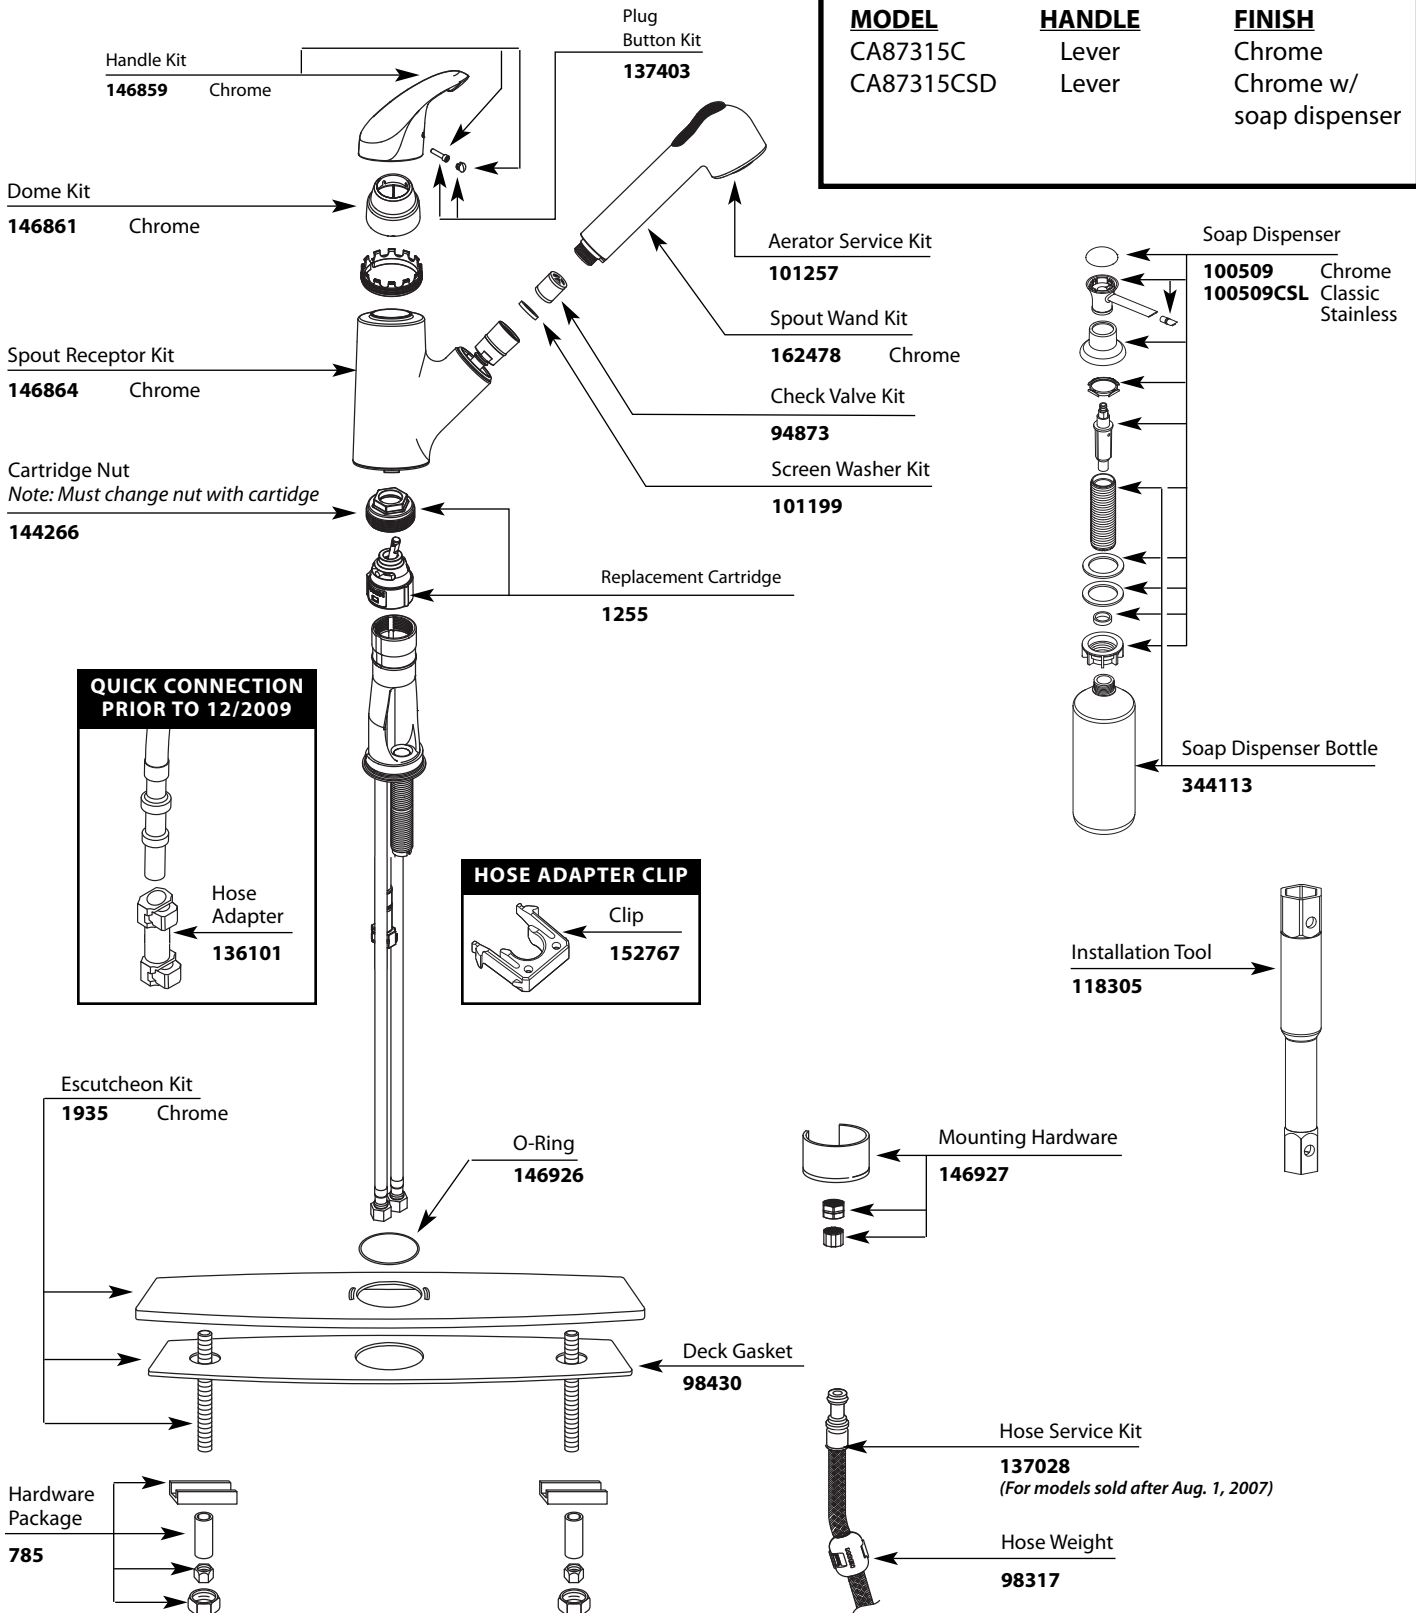

# Illustrated Parts

■ Order by Part Number

Integra™		
Single Control Kitchen Pullout Faucet		
MODEL	HANDLE	FINISH
CA87315C	Lever	Chrome
CA87315CSD	Lever	Chrome w/ soap dispenser

TO ORDER PARTS CALL: 1-800-BUY-MOEN  
www.moen.com