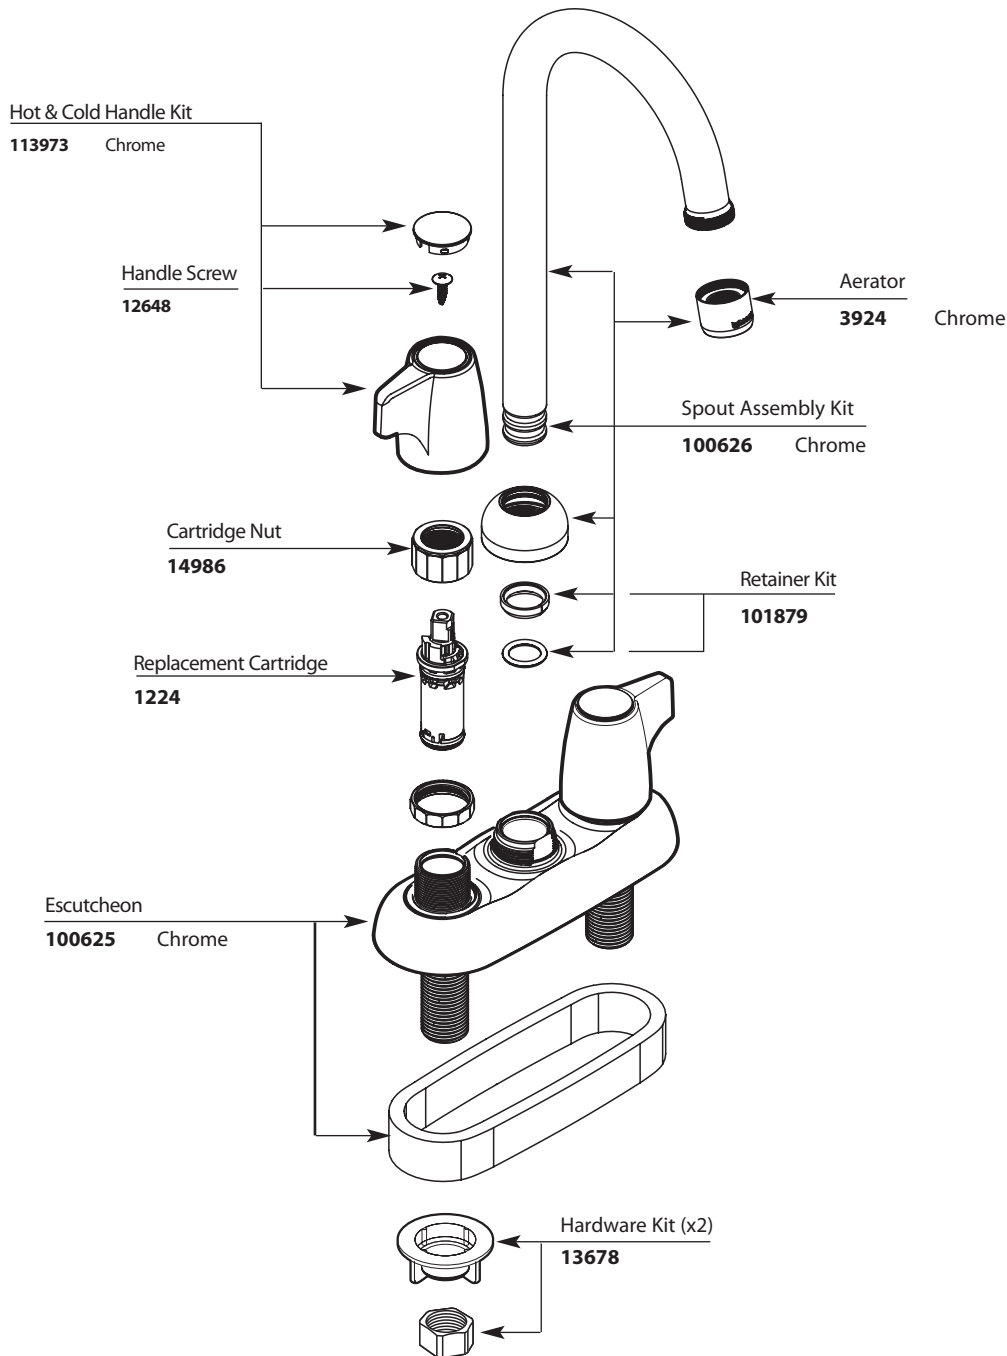

# Illustrated Parts

■ Order by Part Number

*There is more than 1 version of this model.  
Page down to identify the version you have.*

MOEN®	
Two Handle Bar Faucet	
<u>MODEL</u>	<u>FINISH</u>
4903	Chrome
4903BC	Brushed Chrome
64904	Chrome
87903	Chrome

# Illustrated Parts

MOEN® Two Handle Bar Faucet		
MODEL	HANDLE	FINISH
4903	Small Lever	Chrome
64904	Small Lever	Chrome
87903	Small Lever	Chrome

TO ORDER PARTS CALL: 1-800-BUY-MOEN

www.moen.com