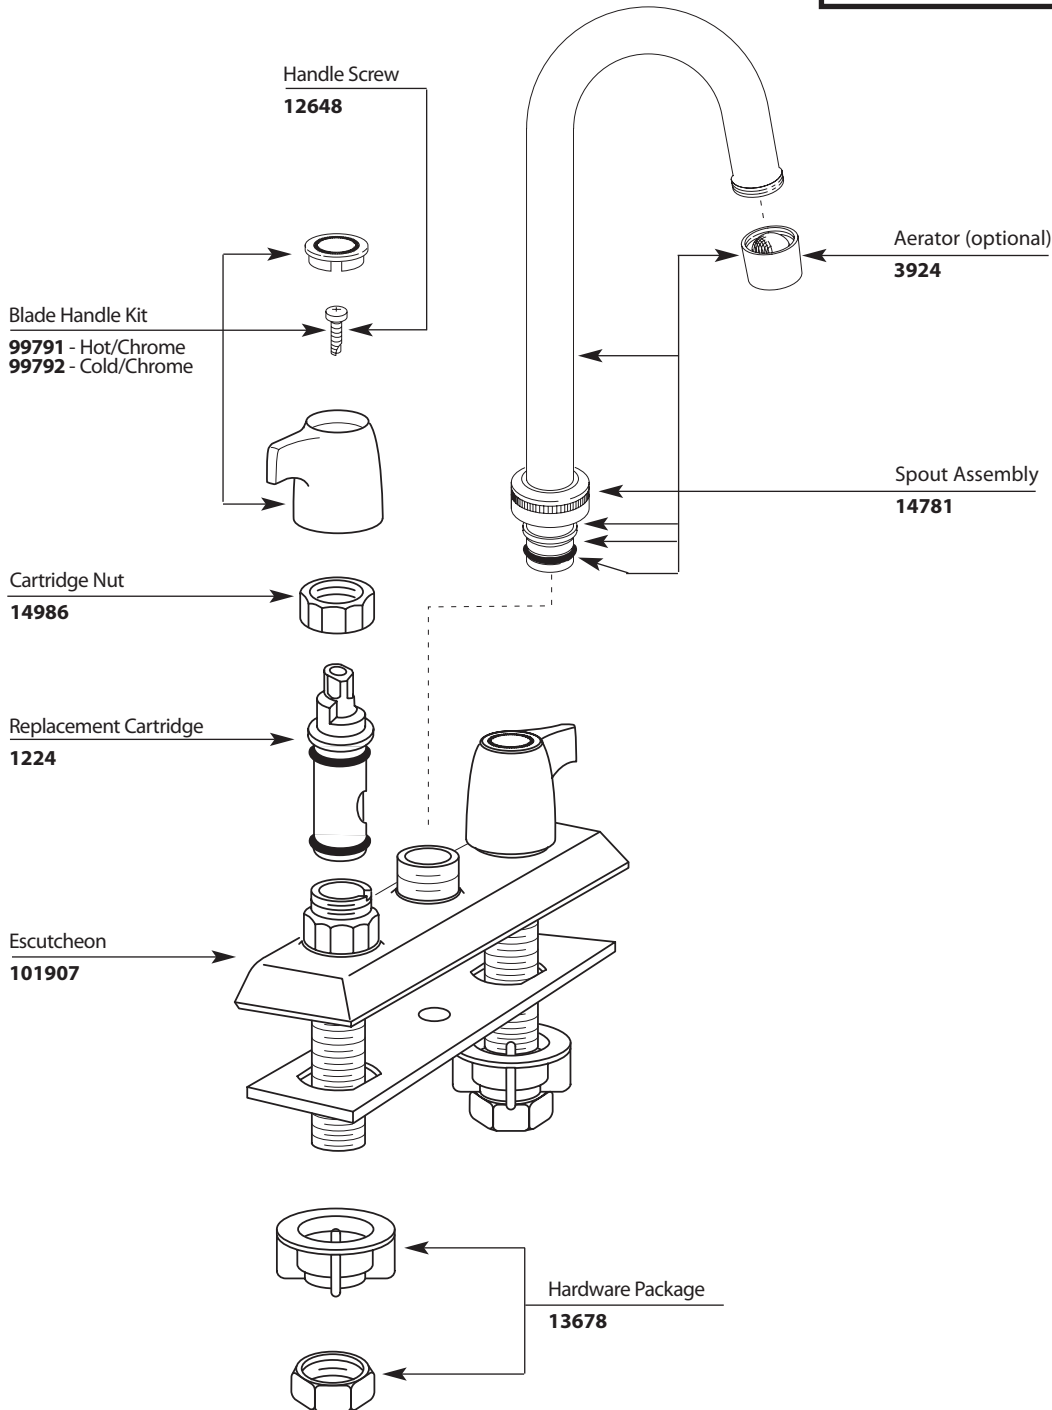

# Illustrated Parts

■ Order by Part Number

*There is more than 1 version of this model.  
Page down to identify the version you have.*

MOEN®	
Two Handle Bar Faucet	
<u>MODEL</u>	<u>FINISH</u>
4903	Chrome
4903BC	Brushed Chrome
64904	Chrome
87903	Chrome

# Illustrated Parts

MOEN® Two Handle Bar Faucet		
MODEL	HANDLE	FINISH
4903	Small Lever	Chrome
64904	Small Lever	Chrome
87903	Small Lever	Chrome

TO ORDER PARTS CALL: 1-800-BUY-MOEN

www.moen.com