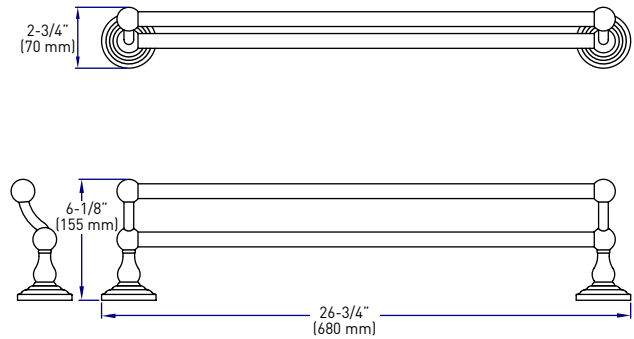

DOUBLE TOWEL BAR