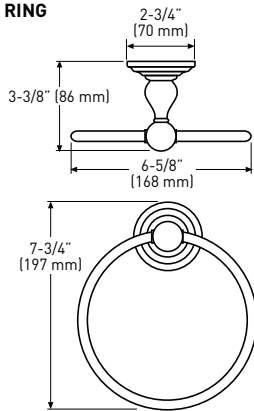

DOUBLE ROBE HOOK

TOWEL RING