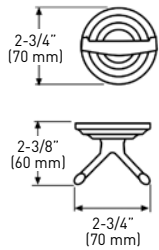

DOUBLE ROBE HOOK