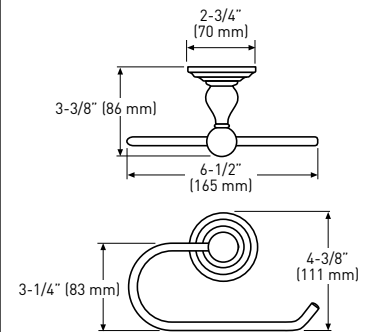

## 6200 SERIES BATHWARE

CONSTRUCTION: ZAMAC (DIECAST ZINC ALLOY)

INCLUDES MOUNTING PLATES — 2-3/16" [56mm] x 1" [25mm]; NYLON ANCHORS AND STEEL PHILLIPS HEAD SCREWS — #8 x 1-1/4" [32mm]

		TOWEL BAR TUBE SIZE	TOWEL BAR TUBE MATERIAL	TOWEL RING TUBE MATERIAL	STANDARD PAPER HOLDER ROLLER MATERIAL	PAPER HOLDER/ TOWEL HOLDER MATERIAL
C10B+	AGED BRONZE	3/4" [19mm]	BRASS	BRASS	PLASTIC	STEEL
C15	SATIN NICKEL	3/4" [19mm]	ALUMINUM	ALUMINUM	PLASTIC	STEEL
C26	POLISHED CHROME	3/4" [19mm]	ALUMINUM	ALUMINUM	PLASTIC	STEEL

### PAPER HOLDER/TOWEL HOLDER

PHOTO	DESCRIPTION	AGED BRONZE C10B+	SATIN NICKEL C15	POLISHED CHROME C26	CASE PACK
	18" x 3/4" TOWEL BAR 24" x 3/4" TOWEL BAR 30" x 3/4" TOWEL BAR	02-D6218BRN 02-D6224BRN 02-D6230BRN	02-D6218SN 02-D6224SN 02-D6230SN	02-D6218 02-D6224 02-D6230	4 4 4
	24" x 3/4" DOUBLE TOWEL BAR	02-D6224DBRN	N/A	N/A	4
	DOUBLE ROBE HOOK	02-D6202BRN	02-D6202SN	02-D6202	4
	TOWEL RING	02-D6204BRN	02-D6204SN	02-D6204	4
	STANDARD PAPER HOLDER	02-D6208BRN	02-D6208SN	02-D6208	4
	PAPER HOLDER/TOWEL HOLDER	02-D6248BRN	02-D6248SN	02-D6248	4