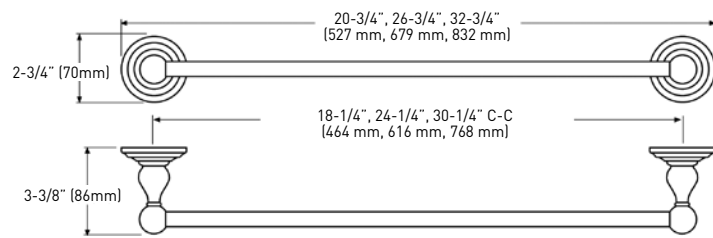

BRENTWOOD

6200 SERIES BATHWARE

CONSTRUCTION: ZAMAC (DIECAST ZINC ALLOY)

INCLUDES MOUNTING PLATES — 2-3/16" [56mm] x 1" [25mm]; NYLON ANCHORS AND STEEL PHILLIPS HEAD SCREWS — #8 x 1-1/4" [32mm]

		TOWEL BAR TUBE SIZE	TOWEL BAR TUBE MATERIAL	TOWEL RING TUBE MATERIAL	STANDARD PAPER HOLDER ROLLER MATERIAL	PAPER HOLDER/ TOWEL HOLDER MATERIAL
C10B+	AGED BRONZE	3/4" [19mm]	BRASS	BRASS	PLASTIC	STEEL
C15	SATIN NICKEL	3/4" [19mm]	ALUMINUM	ALUMINUM	PLASTIC	STEEL
C26	POLISHED CHROME	3/4" [19mm]	ALUMINUM	ALUMINUM	PLASTIC	STEEL

TOWEL BAR