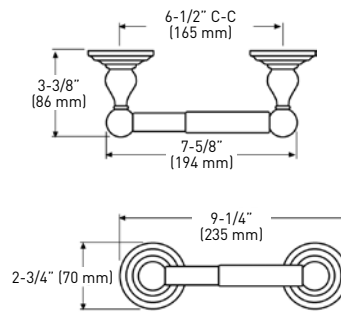

STANDARD PAPER HOLDER