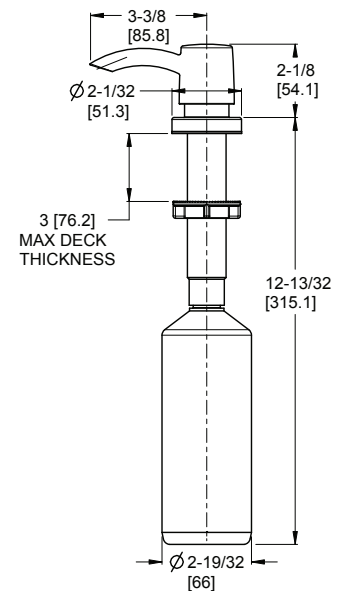

## Dimensions

### 36 Inch Supply Lines with 3/8 Female Compression Brass Connections