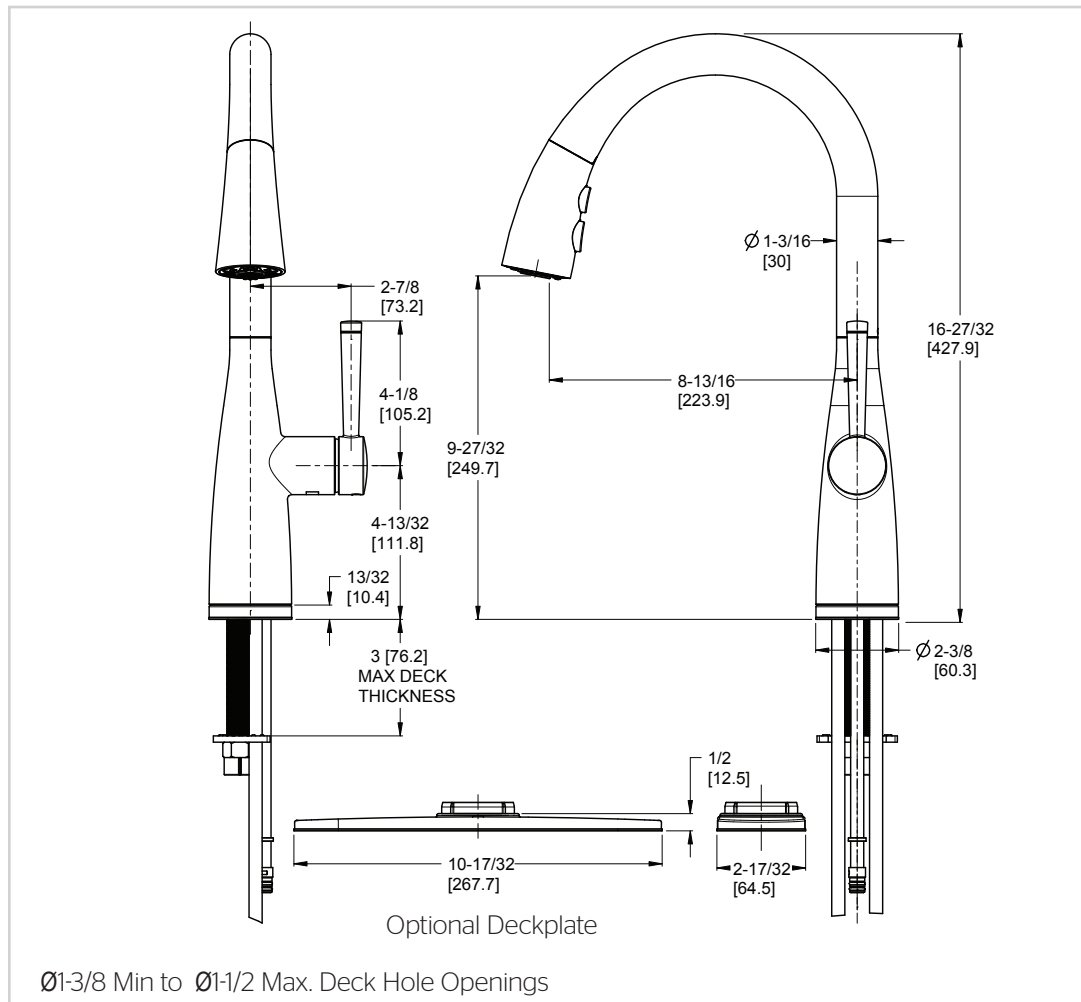

## Specifications

- AutoDock™
- 1 or 3-Hole Installation Spout
- Pforever Seal

### Features

- 1 or 3-Hole Installation; Deck Plate or Single Hole Mounting Option
- 3 Function Pull-Down Sprayer
- AutoDock™
- EZ Clean™
- 360° Rotating Spout
- High Arc Spout
- Mounting Hardware Included
- Quick Install Tool
- Soap Dispenser Included
- TiteSeal™ Deckplate
- Pforever Seal Ceramic Disc Valve
- Pforever Warranty®

## Dimensions

### 36 Inch Supply Lines with 3/8 Female Compression Brass Connections